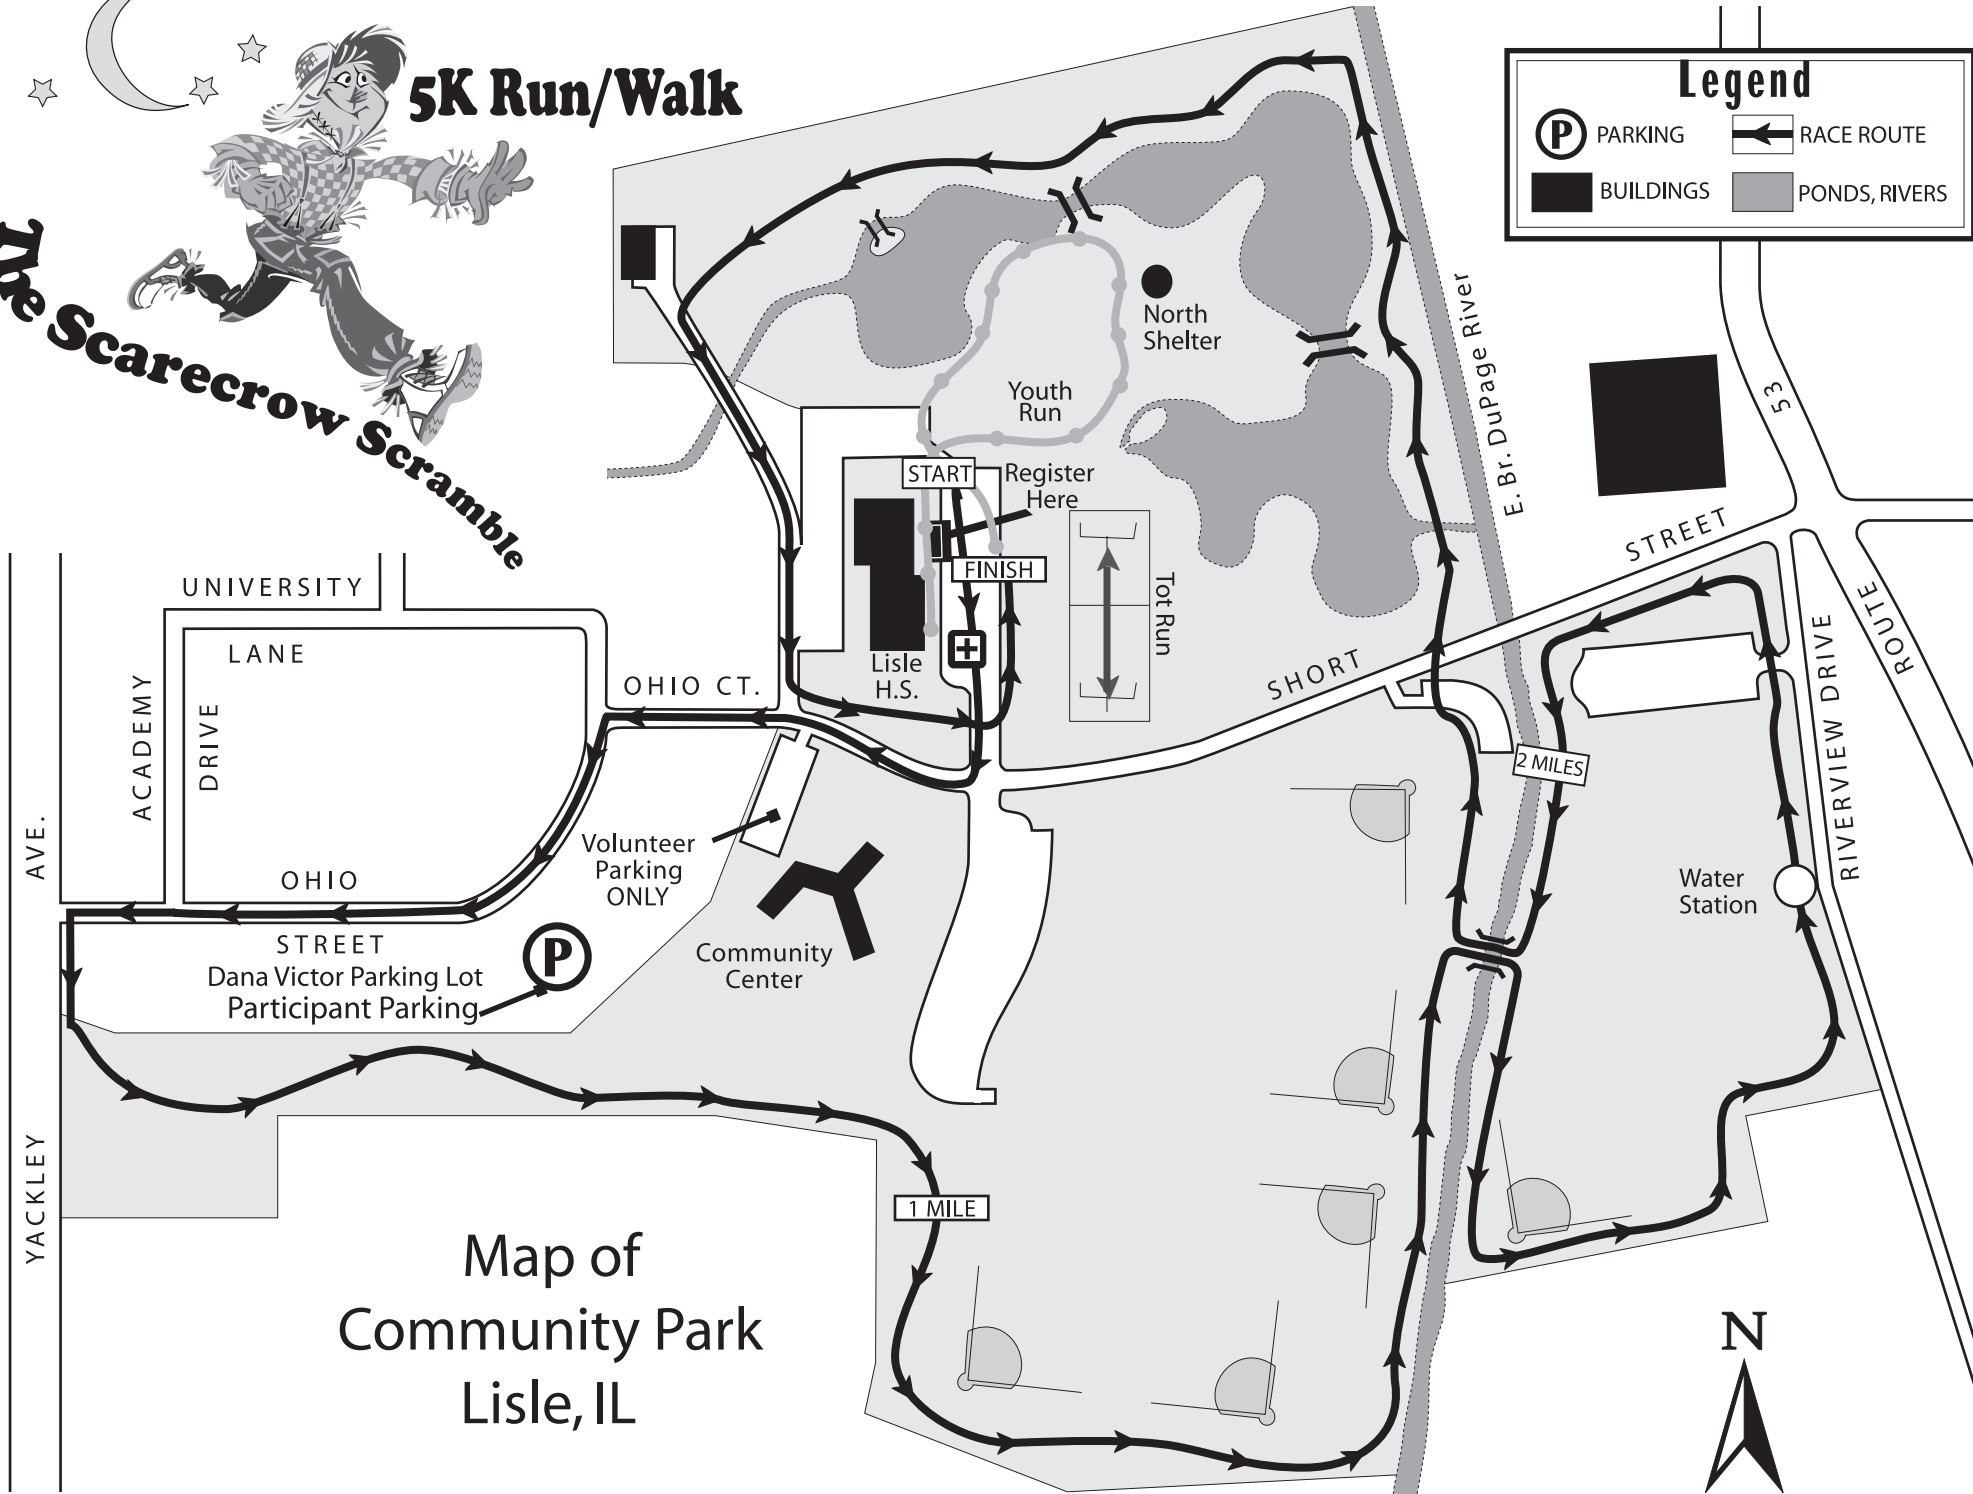

# 5K Run/Walk

## The Scarecrow Scramble

Legend			
	PARKING		RACE ROUTE
	BUILDINGS		PONDS, RIVERS

Map of  
Community Park  
Lisle, IL